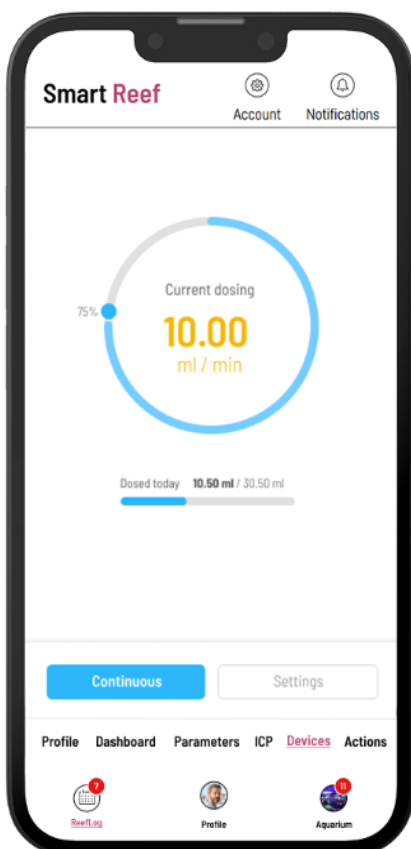

# Dosing pump CR

Smart technology for special tasks

Reef Factory  
pump head

Intuitive Smart Reef  
App panel

Dosing  
accuracy

[www.reeffactory.com](http://www.reeffactory.com)

# Dosing pump CR

The Dosing pump CR is a modern peristaltic pump based on a stepper motor, dedicated to a calcium reactor or anywhere precise continuous dosing is required (without dividing into doses). For the proper growth and health of corals and other calcareous organisms, specific water parameters are required. A calcium reactor is an excellent solution that automatically maintains a stable level of calcium and alkalinity in a marine aquarium. The Smart Reef application enables remote management of dosing, characterized by an intuitive panel and efficient WiFi communication, allowing you to stay up to date with what's happening in your tank.

## Key features

- Flow regulation with an accuracy of 0.01 ml/min
- Pump designed for continuous operation
- Pump performance adjustable in the application from 0.1 to 62 ml of liquid per minute
- Quiet and precise operation of proprietary dosing pumps by Reef Factory
- Precise flow regulation independent of pressure changes
- High-precision stepper motor
- The used tubes are made of high chemical resistance BPT material
- Compact size and modern design
- Easy installation in the sump using a DIN rail